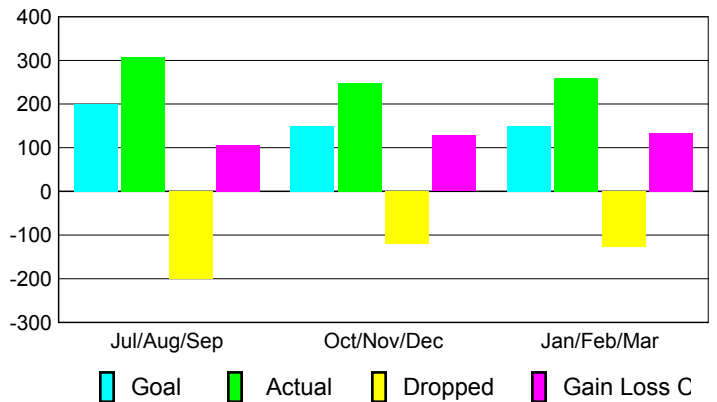

Membership Results 2009-2010

Goal, New, Dropped, Gain/Loss