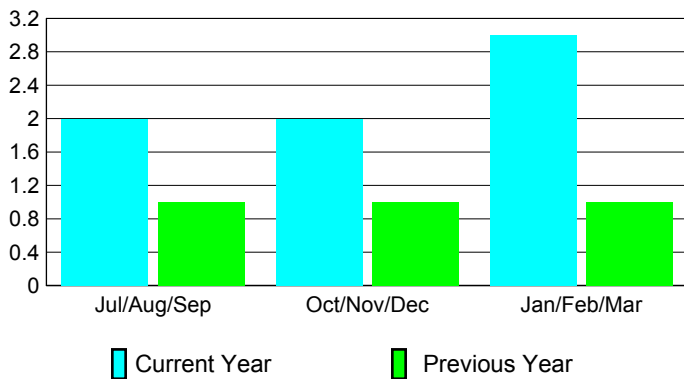

Club Results 2009-2010

Goal, New, Dropped, Gain/Loss

Comparison of Club Gain/Loss

Current Year Compared to the Previous Year

YTD Status Quo Clubs 2009-2010

Status Quo Clubs Compared to Status Quo Members

MEMBERSHIP