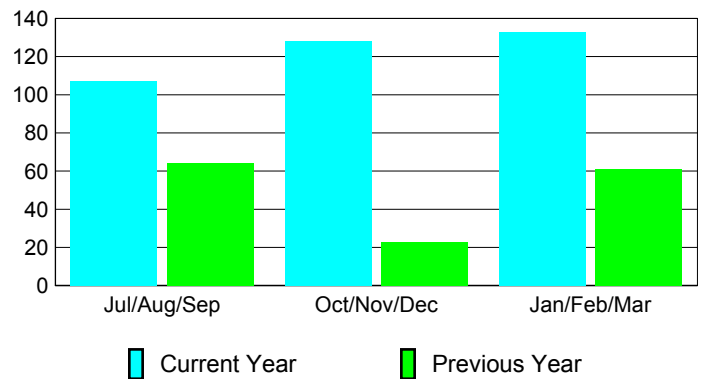

Comparison of Membership Gain/Loss

Current Year Compared to the Previous Year