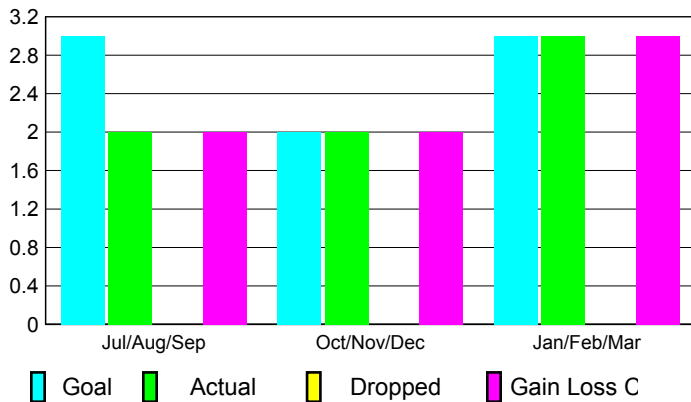

2009-2010 GMT Quarterly Report for District (or Undistricted) **District 355 H**

GMT: YOUN-TONG CHUNG

Location: REPUBLIC OF KOREA

GMT CA: 5

CLUBS

Club Results
2009-2010

Clubs
2008-2009

Month	New Club	Actual New	Actual Dropped	Gain/Loss of	Gain/Loss of
	Goal	Clubs	Clubs	Clubs	Clubs
Jul/Aug/Sep	3	2	0	2	1
Oct/Nov/Dec	2	2	0	2	1
Jan/Feb/Mar	3	3	0	3	1
Totals	8	7	0	7	3

Club Results 2009-2010

Goal, New, Dropped, Gain/Loss

Comparison of Club Gain/Loss

Current Year Compared to the Previous Year

YTD Status Quo Clubs 2009-2010

Status Quo Clubs Compared to Status Quo Members

MEMBERSHIP